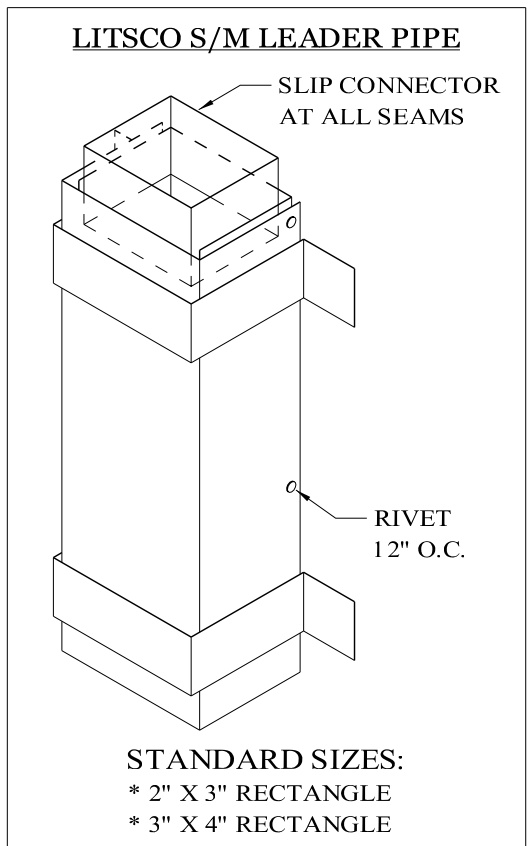

LITSCO STANDARD BOX GUTTERS

- MATERIAL AVAILABILITY:**
- * .032" / .040" / .050" ALUMINUM
PAINTED FINISHES PER SPECIFICATIONS.
 - * 24 ga / 22 ga GALVALUME
PAINTED FINISHES PER SPECIFICATIONS.
 - * 16 oz / 20 oz COPPER
 - * 26 ga / 24 ga STAINLESS STEEL