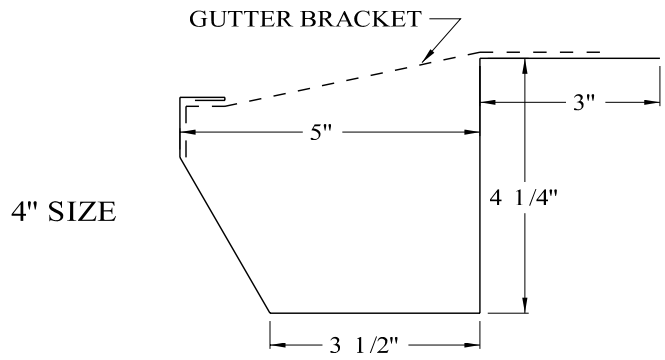

LITSCO STANDARD BOX GUTTERS

- MATERIAL AVAILABILITY:**
- * .032" / .040" / .050" ALUMINUM
PAINTED FINISHES PER SPECIFICATIONS.
 - * 24 ga / 22 ga GALVALUME
PAINTED FINISHES PER SPECIFICATIONS.
 - * 16 oz / 20 oz COPPER
 - * 26 ga / 24 ga STAINLESS STEEL