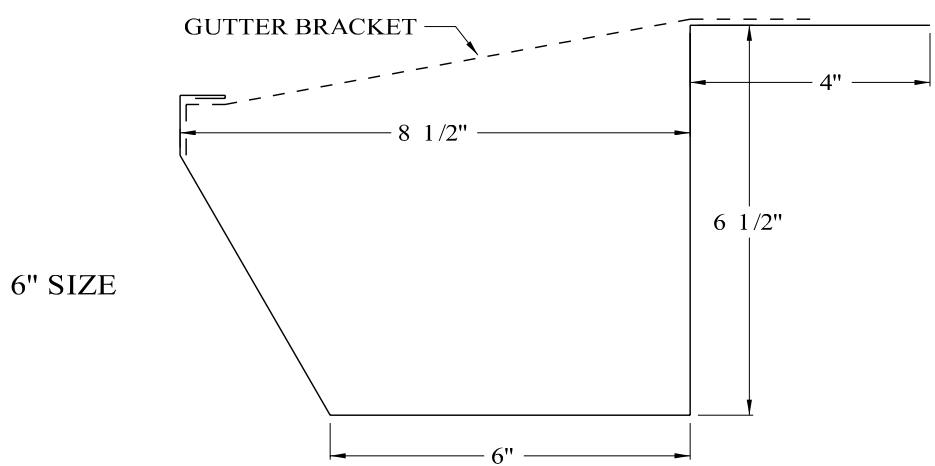

LITSCO STANDARD BOX GUTTERS

- MATERIAL AVAILABILITY:**
- * .032" / .040" / .050" ALUMINUM
PAINTED FINISHES PER SPECIFICATIONS.
 - * 24 ga / 22 ga GALVALUME
PAINTED FINISHES PER SPECIFICATIONS.
 - * 16 oz / 20 oz COPPER
 - * 26 ga / 24 ga STAINLESS STEEL