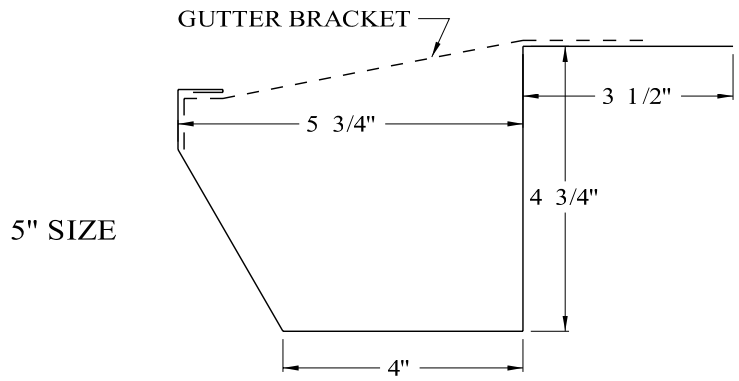

LITSCO STANDARD BOX GUTTERS

- MATERIAL AVAILABILITY:**
- * .032" / .040" / .050" ALUMINUM
PAINTED FINISHES PER SPECIFICATIONS.
 - * 24 ga / 22 ga GALVALUME
PAINTED FINISHES PER SPECIFICATIONS.
 - * 16 oz / 20 oz COPPER
 - * 26 ga / 24 ga STAINLESS STEEL