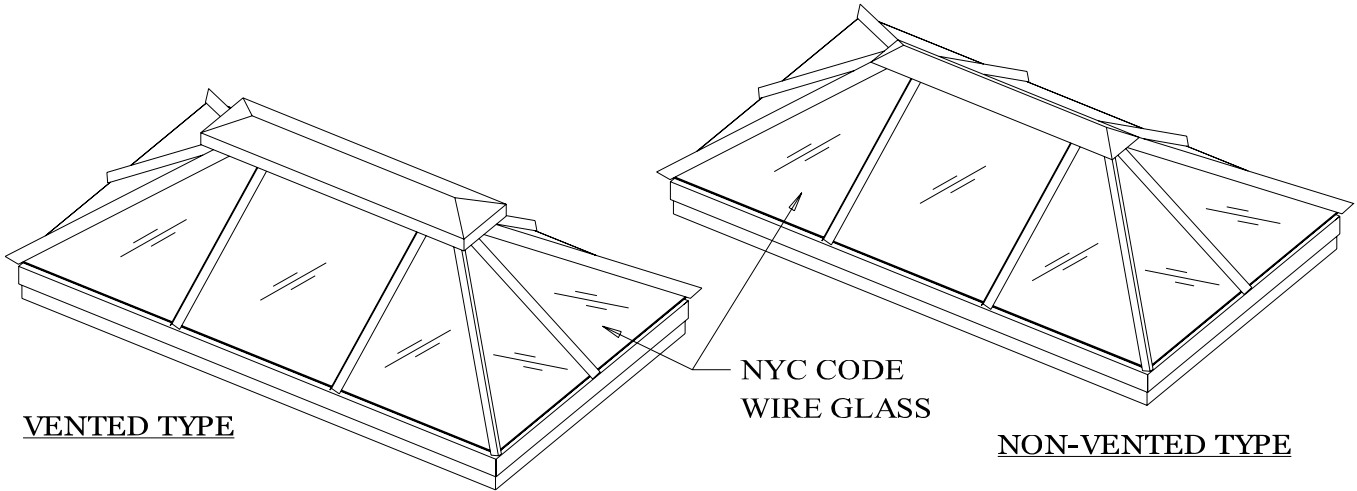

LITSCO SKYLIGHTS

VENTED TYPE

NYC CODE
WIRE GLASS

NON-VENTED TYPE

COPPER SKYLIGHT
CURB BASE

CURB DETAIL

COPPER BAR CAP

NYC CODE WIRE GLASS